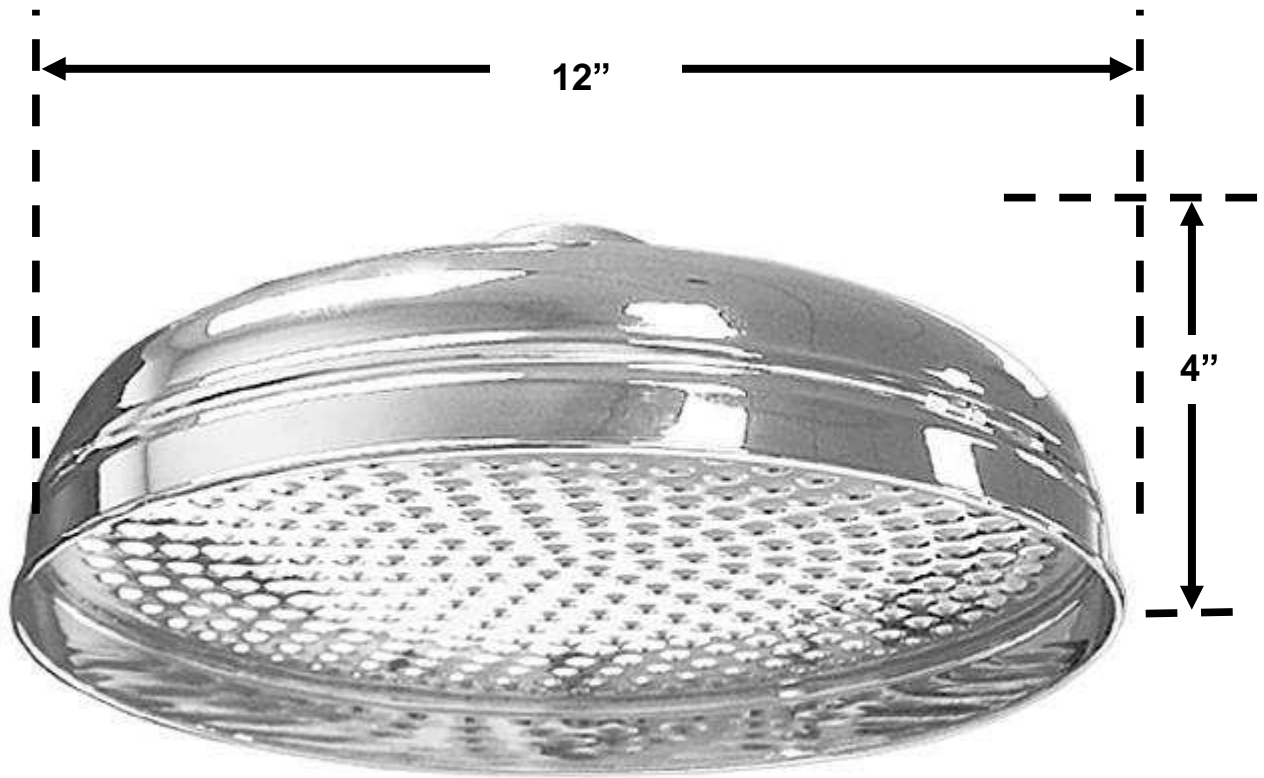

PRODUCT SPECIFICATIONS

August 2013

12" Rain Head
SF-10-054

- Swiveling ball joint
- Rubber easy-clean jets
- Custom finishes available

Connection	3/4" NPS
GPM	2.5